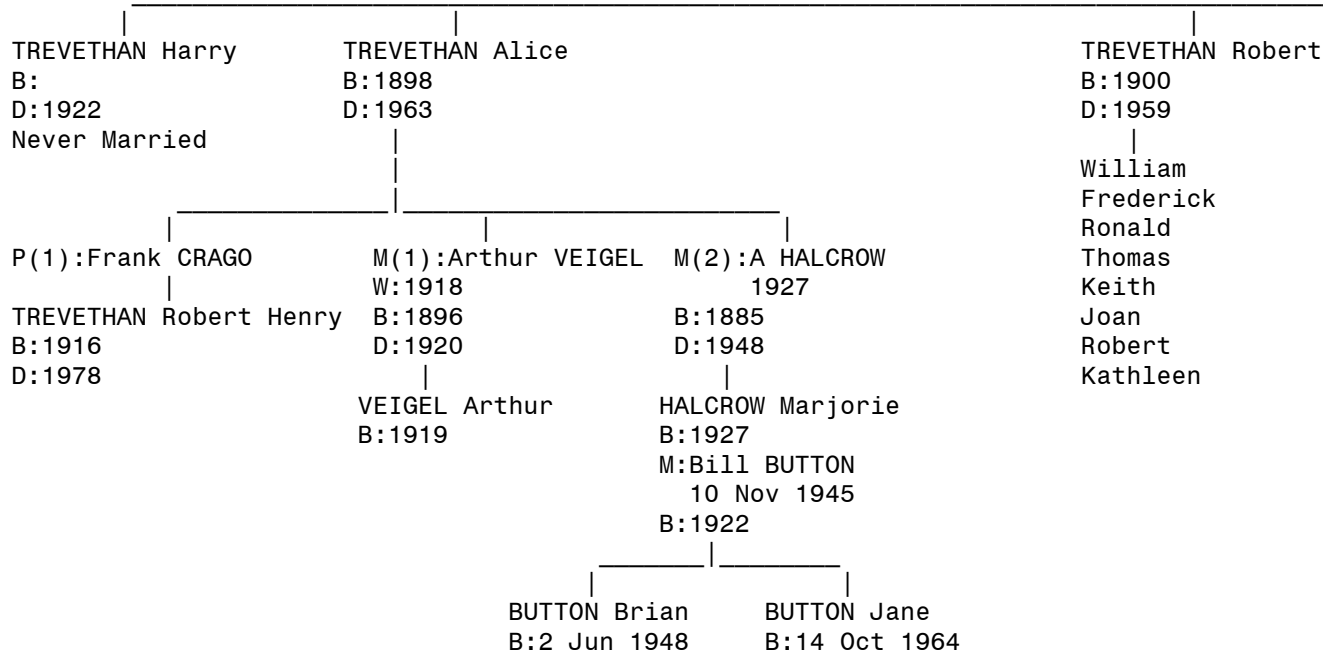

TREVETHAN Thomas  
 B:1851/2  
 M:Alice BROERS  
 W:Kiama, NSW, Australia  
 9 Jun 1883  
 B:1861  
 D:1932

Thomas may have married Ellen FOOT  
 before Alice BROERS.